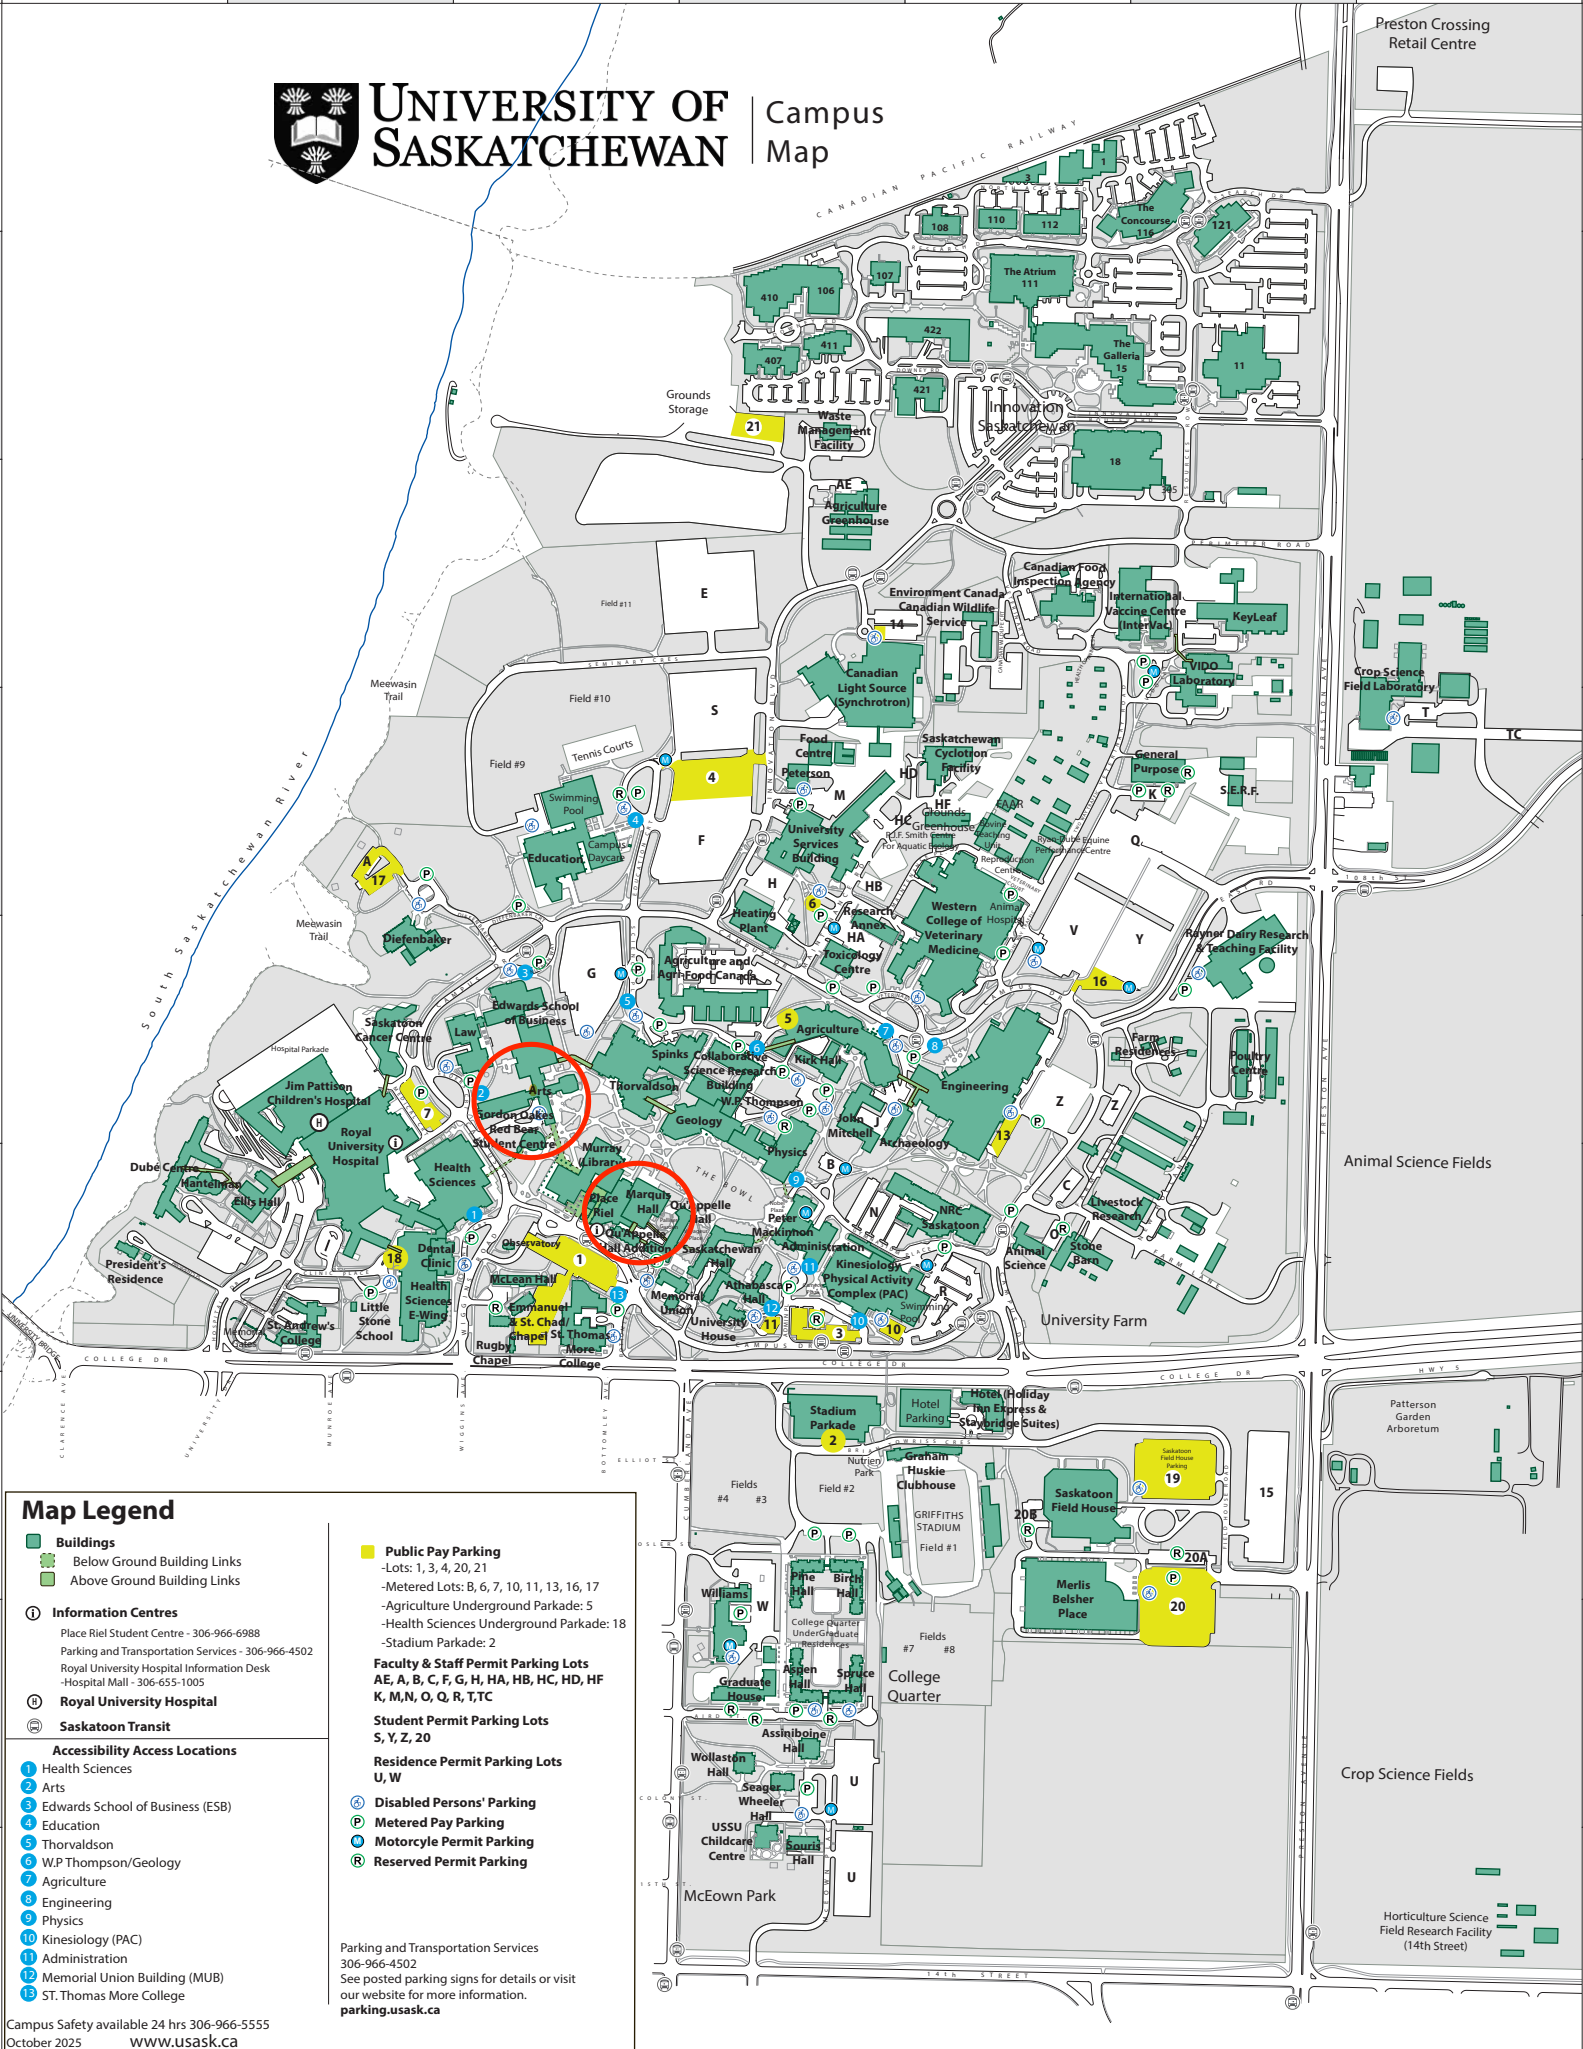

# UNIVERSITY OF SASKATCHEWAN

## Campus Map

### Map Legend

- Buildings**
  - Below Ground Building Links
  - Above Ground Building Links
- Information Centres**
  - Place Riel Student Centre - 306-966-6988
  - Parking and Transportation Services - 306-966-4502
  - Royal University Hospital Information Desk - Hospital Mall - 306-655-1005
- Royal University Hospital**
- Saskatoon Transit**
- Accessibility Access Locations**
  - 1 Health Sciences
  - 2 Arts
  - 3 Edwards School of Business (ESB)
  - 4 Education
  - 5 Thorvaldson
  - 6 W.P. Thompson/Geology
  - 7 Agriculture
  - 8 Engineering
  - 9 Physics
  - 10 Kinesiology (PAC)
  - 11 Administration
  - 12 Memorial Union Building (MUB)
  - 13 ST. Thomas More College

- Public Pay Parking**
  - Lots: 1, 3, 4, 20, 21
  - Metered Lots: B, 6, 7, 10, 11, 13, 16, 17
  - Agriculture Underground Parkade: 5
  - Health Sciences Underground Parkade: 18
  - Stadium Parkade: 2
- Faculty & Staff Permit Parking Lots**  
AE, A, B, C, F, G, H, HA, HB, HC, HD, HF, K, M, N, O, Q, R, T, TC
- Student Permit Parking Lots**  
S, Y, Z, 20
- Residence Permit Parking Lots**  
U, W
- Disabled Persons' Parking**
- Metered Pay Parking**
- Motorcycle Permit Parking**
- Reserved Permit Parking**