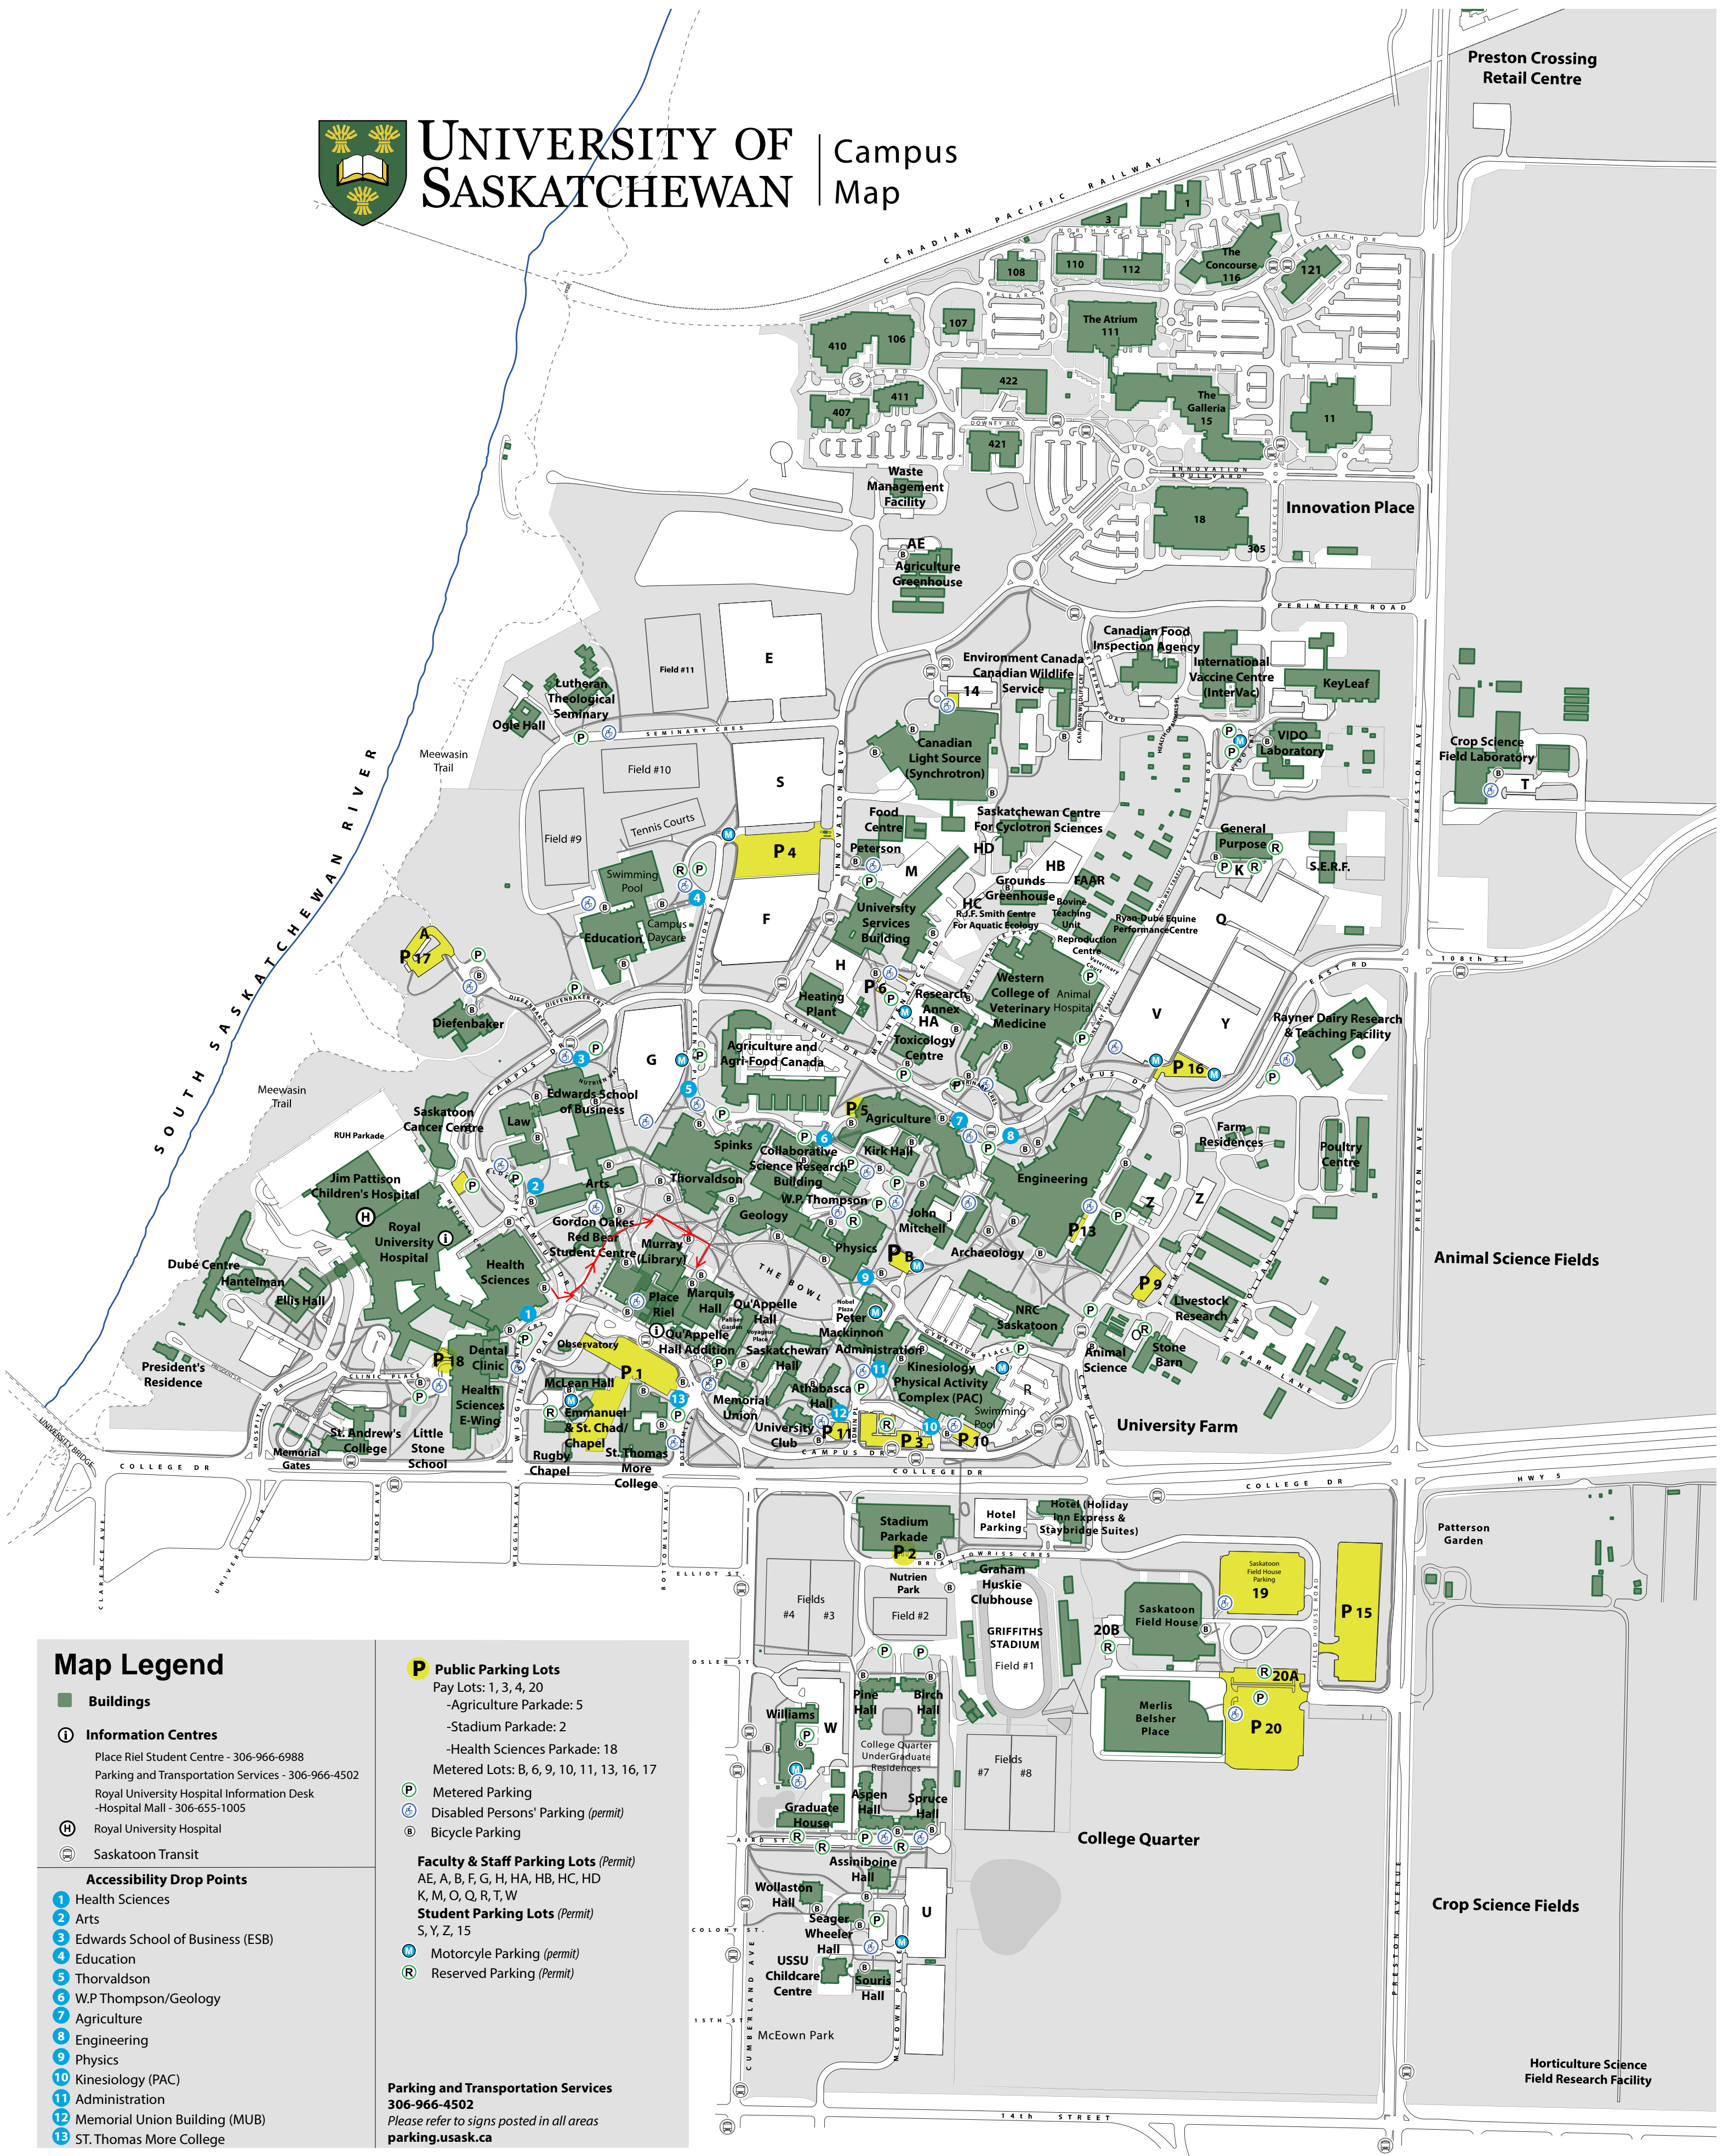

UNIVERSITY OF SASKATCHEWAN

Campus Map

Map Legend

- Buildings**
- Information Centres**
 - Place Riel Student Centre - 306-966-6988
 - Parking and Transportation Services - 306-966-4502
 - Royal University Hospital Information Desk - Hospital Mall - 306-655-1005
 - Royal University Hospital
 - Saskatoon Transit
- Accessibility Drop Points**
 - 1 Health Sciences
 - 2 Arts
 - 3 Edwards School of Business (ESB)
 - 4 Education
 - 5 Thorvaldson
 - 6 W.P. Thompson/Geology
 - 7 Agriculture
 - 8 Engineering
 - 9 Physics
 - 10 Kinesiology (PAC)
 - 11 Administration
 - 12 Memorial Union Building (MUB)
 - 13 St. Thomas More College

- Public Parking Lots**
 - Pay Lots: 1, 3, 4, 20
 - Agriculture Parkade: 5
 - Stadium Parkade: 2
 - Health Sciences Parkade: 18
 - Metered Lots: B, 6, 9, 10, 11, 13, 16, 17
- Metered Parking**
 - Disabled Persons' Parking (permit)
 - Bicycle Parking
- Faculty & Staff Parking Lots (Permit)**
 - AE, A, B, F, G, H, HA, HB, HC, HD
 - K, M, O, Q, R, T, W
- Student Parking Lots (Permit)**
 - S, Y, Z, 15
- Motorcycle Parking (permit)**
- Reserved Parking (Permit)**
- Parking and Transportation Services**
306-966-4502
Please refer to signs posted in all areas
parking.usask.ca